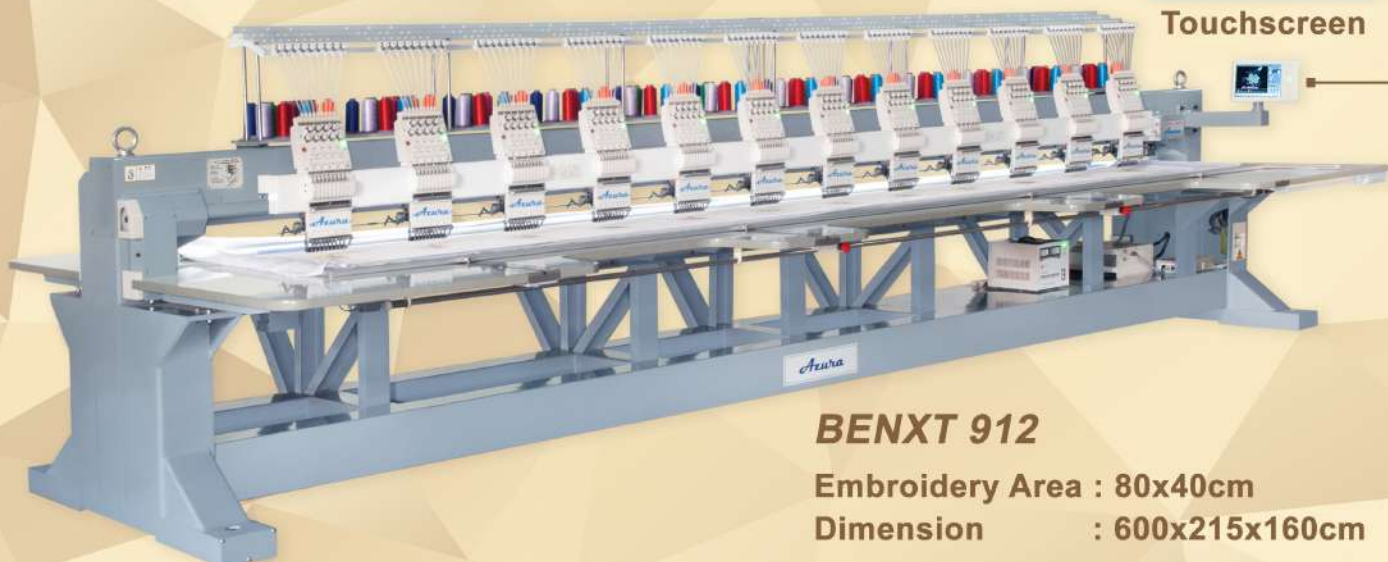

Azura®

Embroidery Sources & Solutions

BENXT Series

BENXT 906

Embroidery Area : 80x40cm

Dimension : 350x210x160cm

Touchscreen

BENXT 912